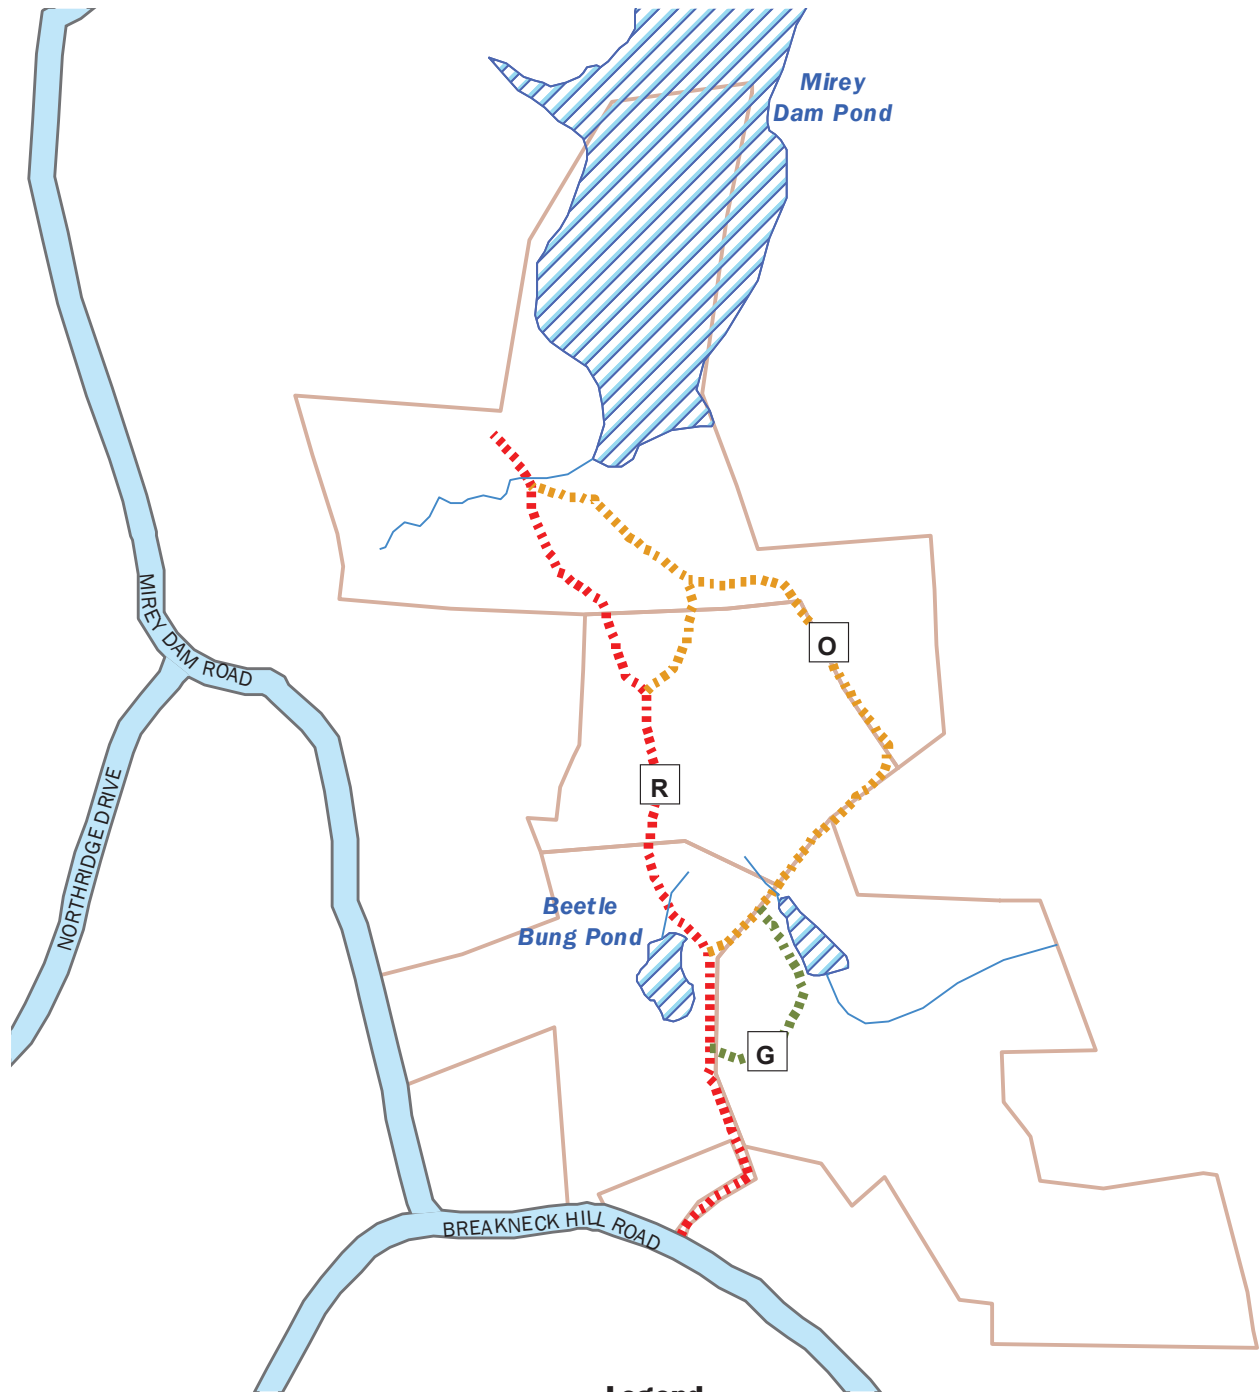

HETZEL PROPERTY AND TRAILS

Legend

G 	GREEN TRAIL		Road
O 	ORANGE TRAIL		Stream
R 	RED TRAIL		Pond
			Hetzel Property Parcels