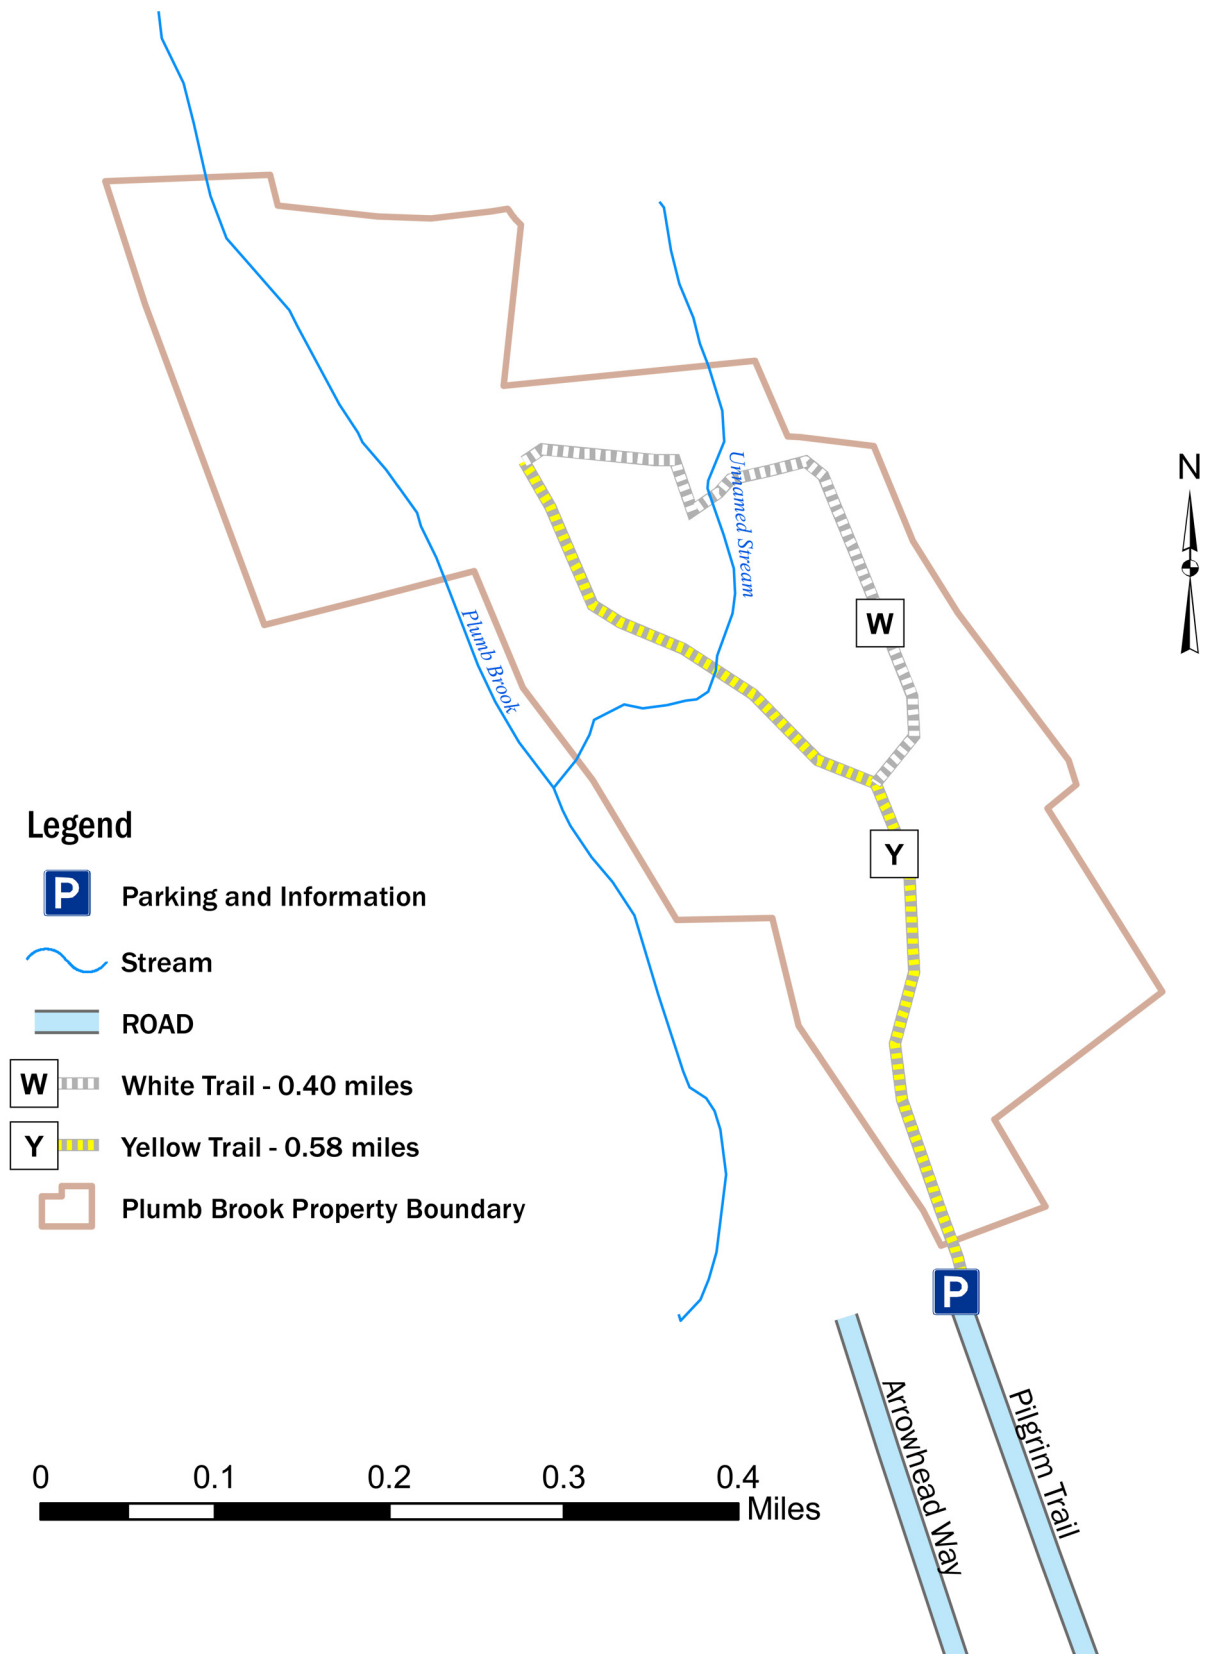

# LEAVENWORTH PRESERVE

PILGRIM HILL, WOODBURY, CT

## Legend

- P** Parking and Information
- Stream
- ROAD
- W** White Trail - 0.40 miles
- Y** Yellow Trail - 0.58 miles
- Plumb Brook Property Boundary

0 0.1 0.2 0.3 0.4 Miles